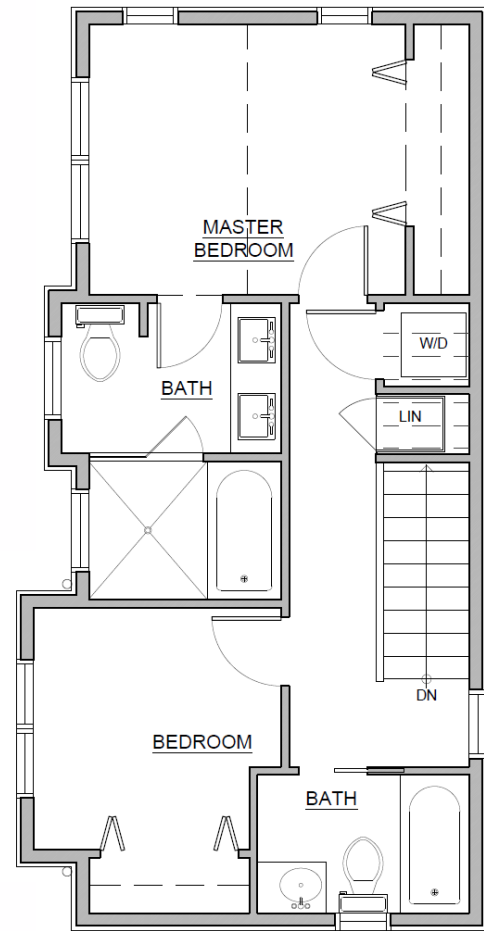

JUDKINS GROVE

910A 24th Ave S. Seattle

2 beds | 2 baths | 1027 SF

Level 1

Level 2

info@heronproperties.com :: 206.494.9999 :: www.heronproperties.com

Floor plans are provided for illustrative and general informational purposes only. In a continuing effort to improve our products and designs, final construction elevations, square footages, floor plan layouts and/or materials and colors may vary. Buyer to verify all information to their own satisfaction.