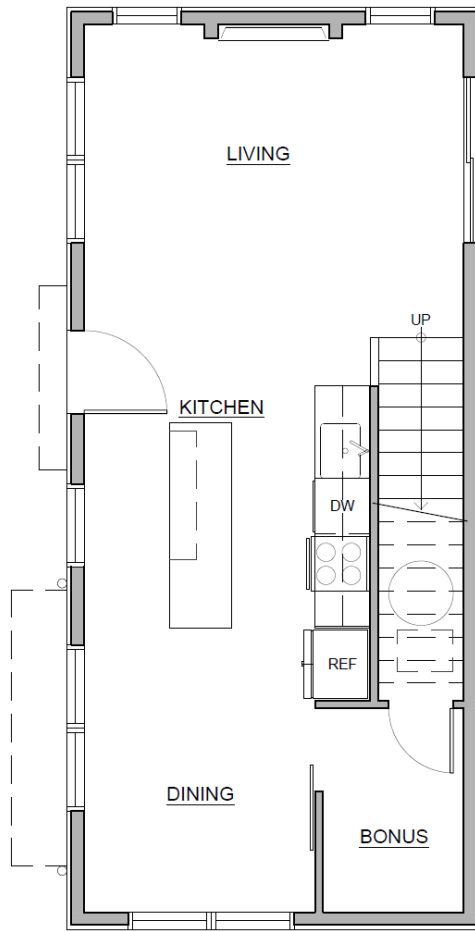

JUDKINS GROVE

910A 24th Ave S. Seattle

2 beds | 2 baths | 1027 SF

Level 1

Level 2

info@heronproperties.com :: 206.494.9999 :: www.heronproperties.com

Floor plans are provided for illustrative and general informational purposes only. In a continuing effort to improve our products and designs, final construction elevations, square footages, floor plan layouts and/or materials and colors may vary. Buyer to verify all information to their own satisfaction.