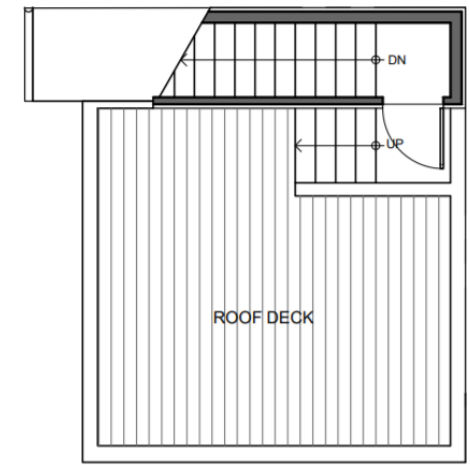

526 12th Ave E Seattle, WA 98102

2 beds | 1.75 baths | 989 SF

Brooklyn Townhomes

Level 1

Level 2

Level 3

Level 4

info@heronproperties.com :: 206.494.9999 :: www.heronproperties.com

Floor plans are provided for illustrative and general informational purposes only. In a continuing effort to improve our products and designs, final construction elevations, square footages, floor plan layouts and/or materials and colors may vary. Buyer to verify all information to their own satisfaction.