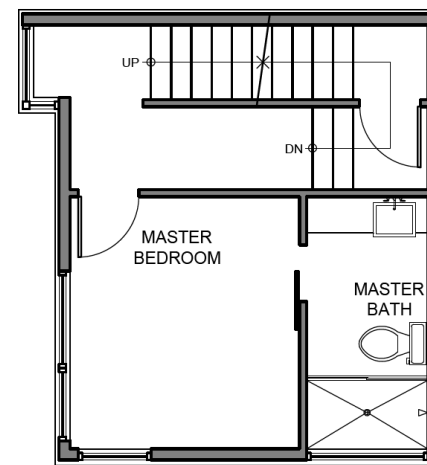

526 12th Ave E Seattle, WA 98102

2 beds | 1.75 baths | 989 SF

Brooklyn Townhomes

Level 1

Level 2

Level 3

Level 4

info@heronproperties.com :: 206.494.9999 :: www.heronproperties.com

Floor plans are provided for illustrative and general informational purposes only. In a continuing effort to improve our products and designs, final construction elevations, square footages, floor plan layouts and/or materials and colors may vary. Buyer to verify all information to their own satisfaction.