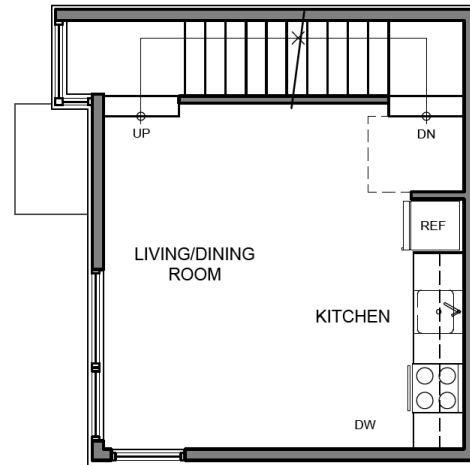

526 12th Ave E Seattle, WA 98102

2 beds | 1.75 baths | 989 SF

Brooklyn Townhomes

Level 1

Level 2

Level 3

Level 4

info@heronproperties.com :: 206.494.9999 :: www.heronproperties.com

Floor plans are provided for illustrative and general informational purposes only. In a continuing effort to improve our products and designs, final construction elevations, square footages, floor plan layouts and/or materials and colors may vary. Buyer to verify all information to their own satisfaction.