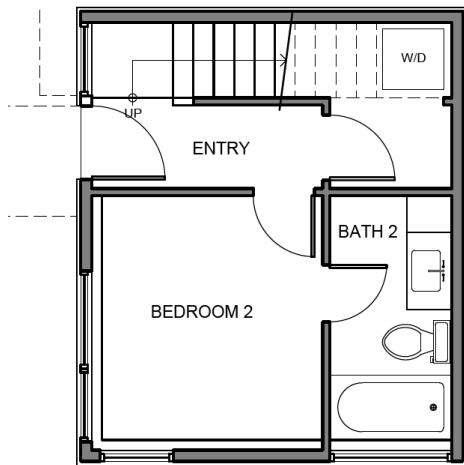

526 12th Ave E Seattle, WA 98102

2 beds | 1.75 baths | 989 SF

Brooklyn Townhomes

Level 1

Level 2

Level 3

Level 4

info@heronproperties.com :: 206.494.9999 :: www.heronproperties.com

Floor plans are provided for illustrative and general informational purposes only. In a continuing effort to improve our products and designs, final construction elevations, square footages, floor plan layouts and/or materials and colors may vary. Buyer to verify all information to their own satisfaction.