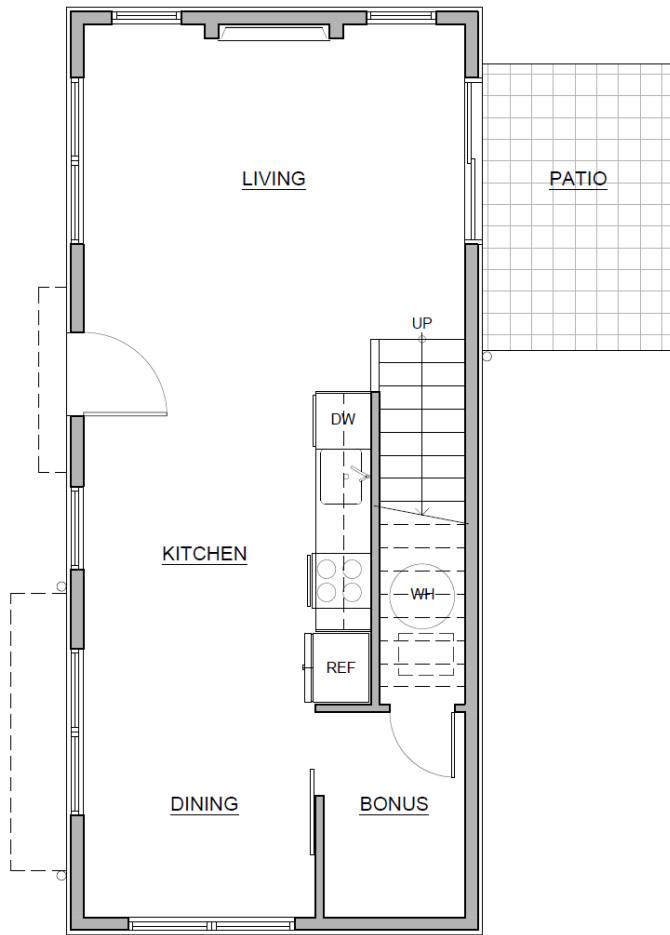

JUDKINS GROVE

910A 24th Ave S. Seattle

2 beds | 2 baths | 1027 SF

Level 1

Level 2

info@heronproperties.com :: 206.494.9999 :: www.heronproperties.com

Floor plans are provided for illustrative and general informational purposes only. In a continuing effort to improve our products and designs, final construction elevations, square footages, floor plan layouts and/or materials and colors may vary. Buyer to verify all information to their own satisfaction.