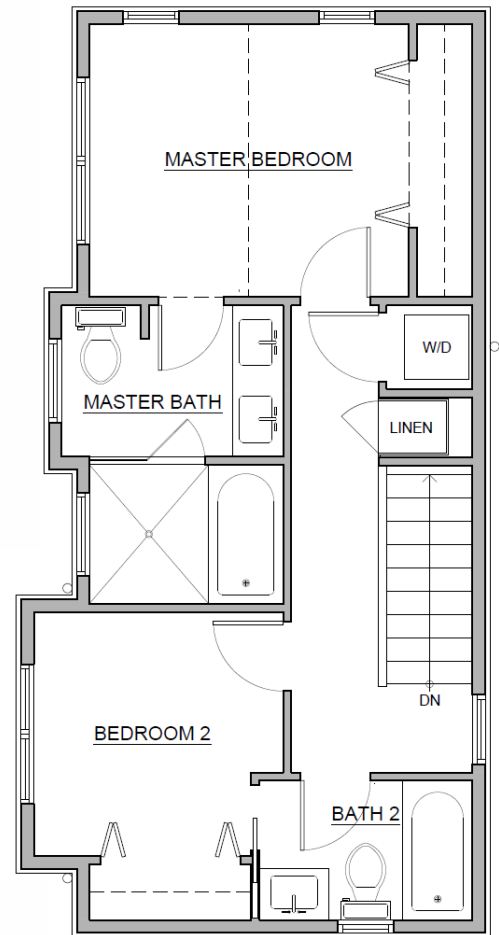

JUDKINS GROVE

910A 24th Ave S. Seattle

2 beds | 2 baths | 1027 SF

Level 1

Level 2

info@heronproperties.com :: 206.494.9999 :: www.heronproperties.com

Floor plans are provided for illustrative and general informational purposes only. In a continuing effort to improve our products and designs, final construction elevations, square footages, floor plan layouts and/or materials and colors may vary. Buyer to verify all information to their own satisfaction.