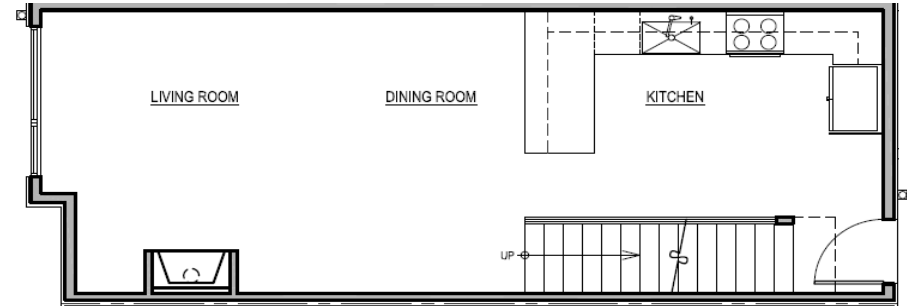

PONDEROSA

1306 30th Ave S Seattle

3 beds | 1.75 baths | 1620 SF

Level 1

Level 2

Level 3

Level 4

info@heronproperties.com :: 206.789.9078 :: www.heronproperties.com

Floor plans are provided for illustrative and general informational purposes only. In a continuing effort to improve our products and designs, final construction elevations, square footages, floor plan layouts and/or materials and colors may vary. Buyer to verify all information to their own satisfaction.