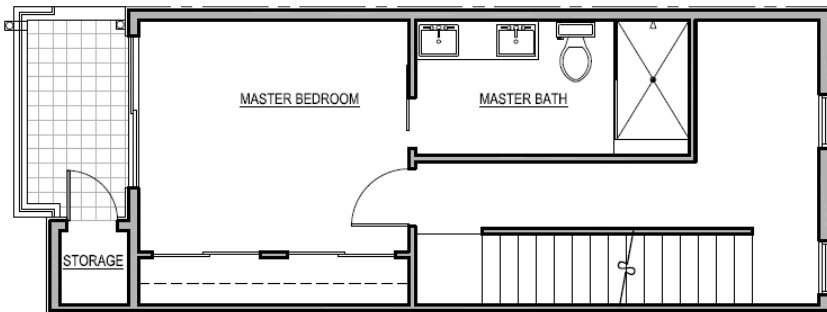

PONDEROSA

1306 30th Ave S Seattle

3 beds | 1.75 baths | 1620 SF

Level 1

Level 2

Level 3

Level 4

info@heronproperties.com :: 206.789.9078 :: www.heronproperties.com

Floor plans are provided for illustrative and general informational purposes only. In a continuing effort to improve our products and designs, final construction elevations, square footages, floor plan layouts and/or materials and colors may vary. Buyer to verify all information to their own satisfaction.