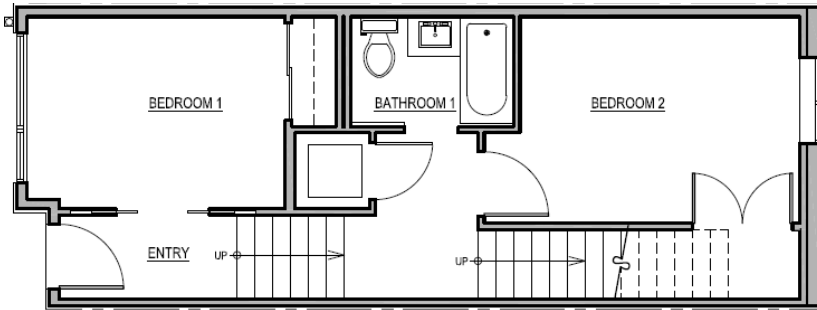

PONDEROSA

1306 30th Ave S Seattle

3 beds | 1.75 baths | 1620 SF

Level 1

Level 2

Level 3

Level 4

info@heronproperties.com :: 206.789.9078 :: www.heronproperties.com

Floor plans are provided for illustrative and general informational purposes only. In a continuing effort to improve our products and designs, final construction elevations, square footages, floor plan layouts and/or materials and colors may vary. Buyer to verify all information to their own satisfaction.