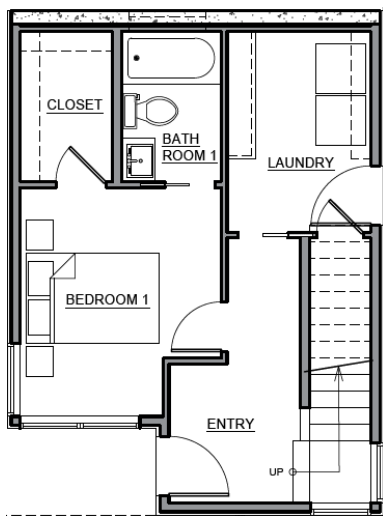

PONDEROSA

1310 30th Ave S Seattle

3 beds | 3 baths | 1813 SF

Level 1

Level 2

Level 3

Level 4

info@heronproperties.com :: 206.494.9999 :: www.heronproperties.com

Floor plans are provided for illustrative and general informational purposes only. In a continuing effort to improve our products and designs, final construction elevations, square footages, floor plan layouts and/or materials and colors may vary. Buyer to verify all information to their own satisfaction.