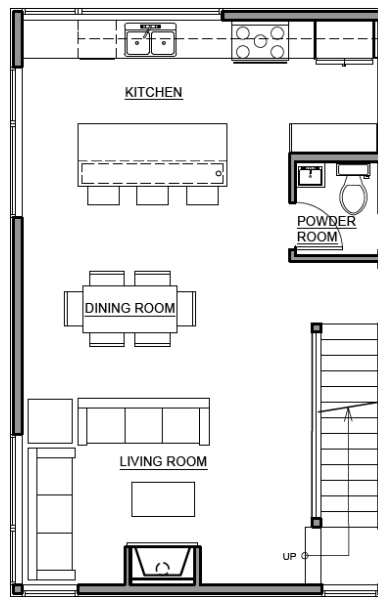

PONDEROSA

1310 30th Ave S Seattle

3 beds | 3 baths | 1813 SF

Level 1

Level 2

Level 3

Level 4

info@heronproperties.com :: 206.494.9999 :: www.heronproperties.com

Floor plans are provided for illustrative and general informational purposes only. In a continuing effort to improve our products and designs, final construction elevations, square footages, floor plan layouts and/or materials and colors may vary. Buyer to verify all information to their own satisfaction.