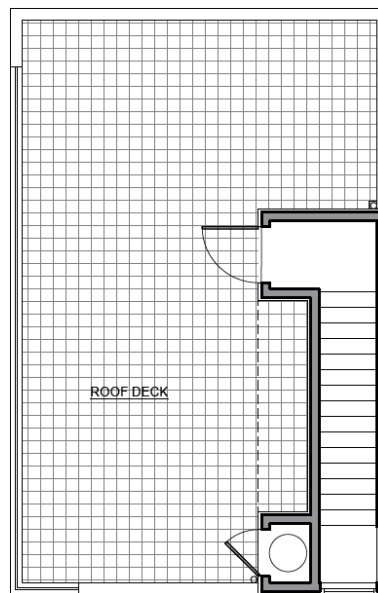

PONDEROSA

1310 30th Ave S Seattle

3 beds | 3 baths | 1813 SF

Level 1

Level 2

Level 3

Level 4

info@heronproperties.com :: 206.494.9999 :: www.heronproperties.com

Floor plans are provided for illustrative and general informational purposes only. In a continuing effort to improve our products and designs, final construction elevations, square footages, floor plan layouts and/or materials and colors may vary. Buyer to verify all information to their own satisfaction.