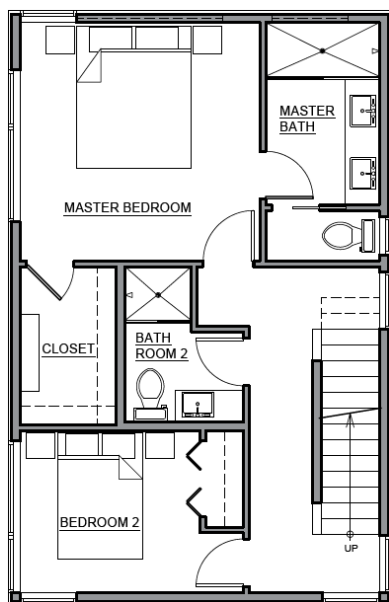

PONDEROSA

1310 30th Ave S Seattle

3 beds | 3 baths | 1813 SF

Level 1

Level 2

Level 3

Level 4

info@heronproperties.com :: 206.494.9999 :: www.heronproperties.com

Floor plans are provided for illustrative and general informational purposes only. In a continuing effort to improve our products and designs, final construction elevations, square footages, floor plan layouts and/or materials and colors may vary. Buyer to verify all information to their own satisfaction.