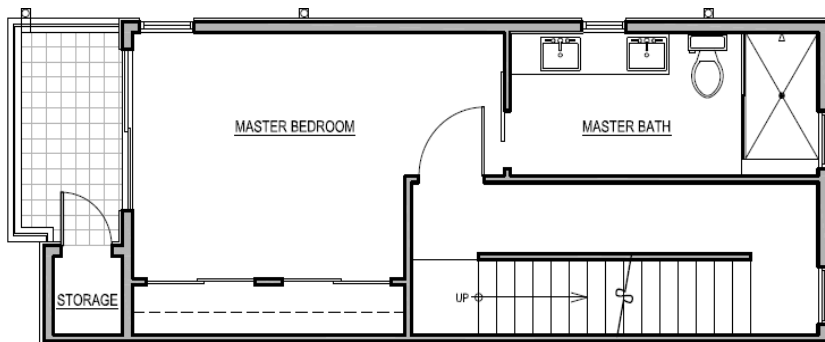

PONDEROSA

1304 30th Ave S Seattle

3 beds | 1.75 baths | 1598 SF

Level 1

Level 2

Level 3

Level 4

info@heronproperties.com :: 206.494.9999 :: www.heronproperties.com

Floor plans are provided for illustrative and general informational purposes only. In a continuing effort to improve our products and designs, final construction elevations, square footages, floor plan layouts and/or materials and colors may vary. Buyer to verify all information to their own satisfaction.