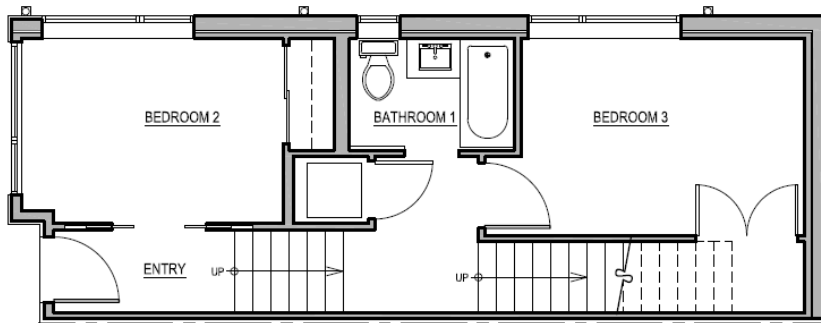

PONDEROSA

1304 30th Ave S Seattle

3 beds | 1.75 baths | 1598 SF

Level 1

Level 2

Level 3

Level 4

info@heronproperties.com :: 206.494.9999 :: www.heronproperties.com

Floor plans are provided for illustrative and general informational purposes only. In a continuing effort to improve our products and designs, final construction elevations, square footages, floor plan layouts and/or materials and colors may vary. Buyer to verify all information to their own satisfaction.