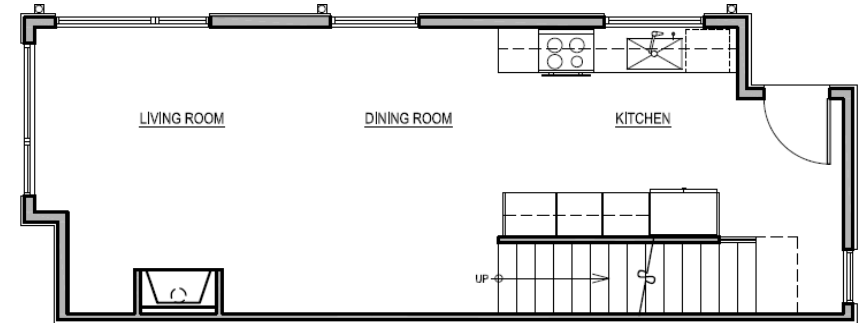

PONDEROSA

1304 30th Ave S Seattle

3 beds | 1.75 baths | 1598 SF

Level 1

Level 2

Level 3

Level 4

info@heronproperties.com :: 206.494.9999 :: www.heronproperties.com

Floor plans are provided for illustrative and general informational purposes only. In a continuing effort to improve our products and designs, final construction elevations, square footages, floor plan layouts and/or materials and colors may vary. Buyer to verify all information to their own satisfaction.