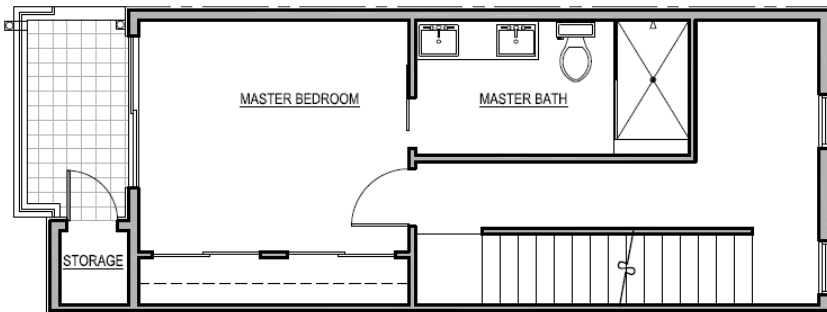

PONDEROSA

1306 30th Ave S Seattle

3 beds | 1.75 baths | 1620 SF

Level 1

Level 2

Level 3

Level 4

info@heronproperties.com :: 206.494.9999 :: www.heronproperties.com

Floor plans are provided for illustrative and general informational purposes only. In a continuing effort to improve our products and designs, final construction elevations, square footages, floor plan layouts and/or materials and colors may vary. Buyer to verify all information to their own satisfaction.