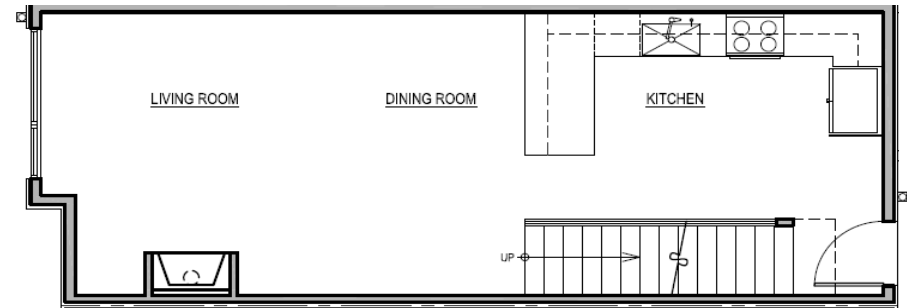

PONDEROSA

1306 30th Ave S Seattle

3 beds | 1.75 baths | 1620 SF

Level 1

Level 2

Level 3

Level 4

info@heronproperties.com :: 206.494.9999 :: www.heronproperties.com

Floor plans are provided for illustrative and general informational purposes only. In a continuing effort to improve our products and designs, final construction elevations, square footages, floor plan layouts and/or materials and colors may vary. Buyer to verify all information to their own satisfaction.