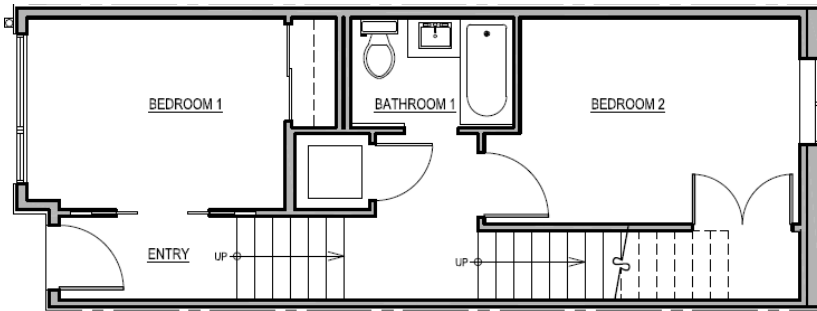

PONDEROSA

1306 30th Ave S Seattle

3 beds | 1.75 baths | 1620 SF

Level 1

Level 2

Level 3

Level 4

info@heronproperties.com :: 206.494.9999 :: www.heronproperties.com

Floor plans are provided for illustrative and general informational purposes only. In a continuing effort to improve our products and designs, final construction elevations, square footages, floor plan layouts and/or materials and colors may vary. Buyer to verify all information to their own satisfaction.