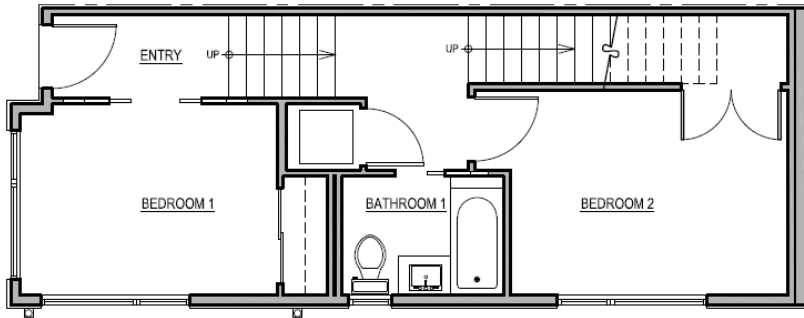

PONDEROSA

1308 30th Ave S Seattle

3 beds | 1.75 baths | 1620 SF

Level 1

Level 2

Level 3

Level 4

info@heronproperties.com :: 206.494.9999 :: www.heronproperties.com

Floor plans are provided for illustrative and general informational purposes only. In a continuing effort to improve our products and designs, final construction elevations, square footages, floor plan layouts and/or materials and colors may vary. Buyer to verify all information to their own satisfaction.