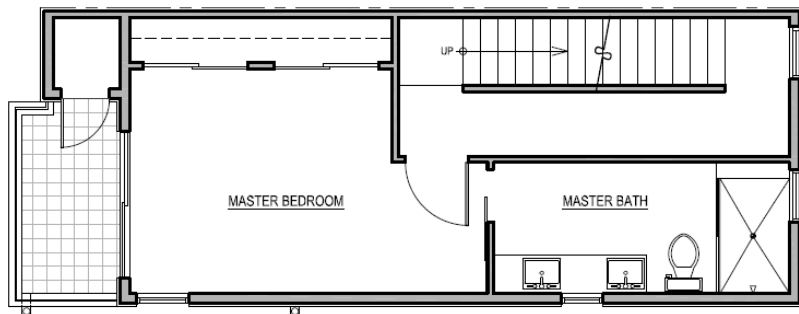

PONDEROSA

1308 30th Ave S Seattle

3 beds | 1.75 baths | 1620 SF

Level 1

Level 2

Level 3

Level 4

info@heronproperties.com :: 206.494.9999 :: www.heronproperties.com

Floor plans are provided for illustrative and general informational purposes only. In a continuing effort to improve our products and designs, final construction elevations, square footages, floor plan layouts and/or materials and colors may vary. Buyer to verify all information to their own satisfaction.