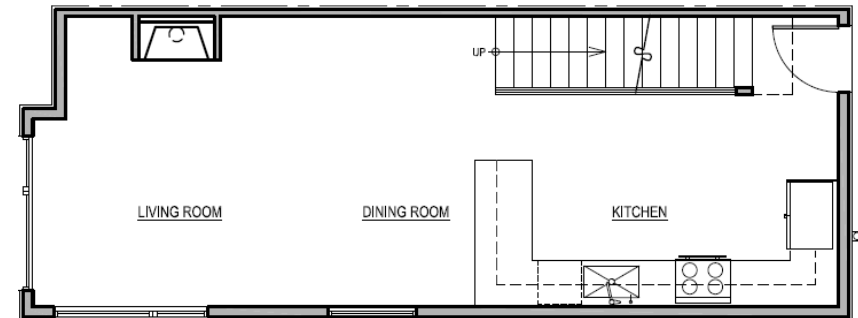

PONDEROSA

1308 30th Ave S Seattle

3 beds | 1.75 baths | 1620 SF

Level 1

Level 2

Level 3

Level 4

info@heronproperties.com :: 206.494.9999 :: www.heronproperties.com

Floor plans are provided for illustrative and general informational purposes only. In a continuing effort to improve our products and designs, final construction elevations, square footages, floor plan layouts and/or materials and colors may vary. Buyer to verify all information to their own satisfaction.