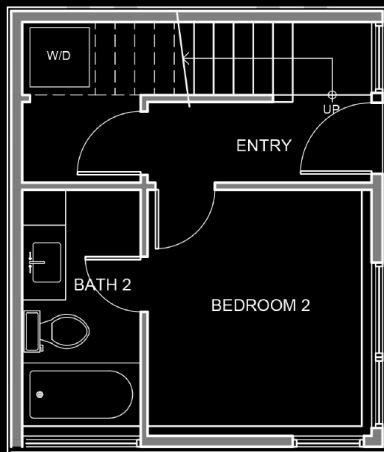

528 12th Ave E Seattle, WA 98102

2 beds | 1.75 baths | 963 SF

Level 1

Level 2

Level 3

Level 4

[info@heronproperties.com](mailto:info@heronproperties.com) :: 206.494.9999 :: [www.heronproperties.com](http://www.heronproperties.com)

Floor plans are provided for illustrative and general informational purposes only. In a continuing effort to improve our products and designs, final construction elevations, square footages, floor plan layouts and/or materials and colors may vary. Buyer to verify all information to their own satisfaction.