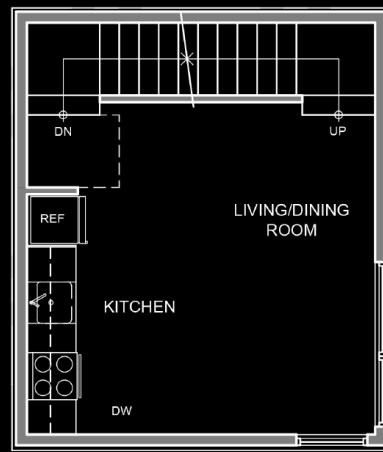

528 12th Ave E Seattle, WA 98102

2 beds | 1.75 baths | 963 SF

Level 1

Level 2

Level 3

Level 4

[info@heronproperties.com](mailto:info@heronproperties.com) :: 206.494.9999 :: [www.heronproperties.com](http://www.heronproperties.com)

Floor plans are provided for illustrative and general informational purposes only. In a continuing effort to improve our products and designs, final construction elevations, square footages, floor plan layouts and/or materials and colors may vary. Buyer to verify all information to their own satisfaction.