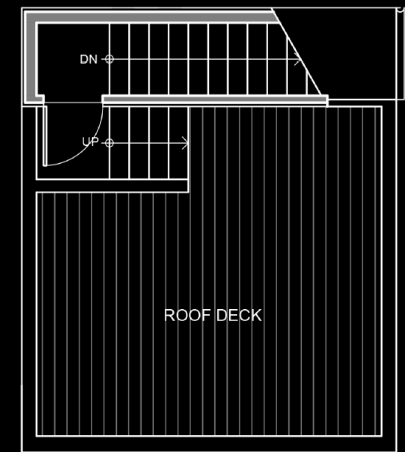

528 12th Ave E Seattle, WA 98102

2 beds | 1.75 baths | 963 SF

Level 1

Level 2

Level 3

Level 4

[info@heronproperties.com](mailto:info@heronproperties.com) :: 206.494.9999 :: [www.heronproperties.com](http://www.heronproperties.com)

Floor plans are provided for illustrative and general informational purposes only. In a continuing effort to improve our products and designs, final construction elevations, square footages, floor plan layouts and/or materials and colors may vary. Buyer to verify all information to their own satisfaction.