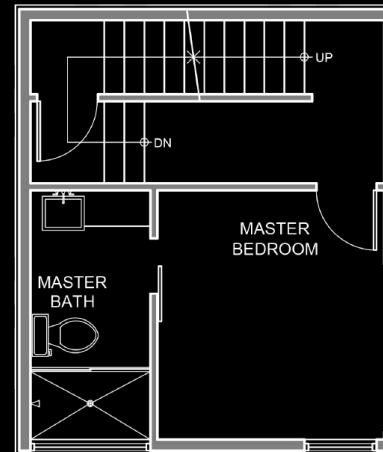

528 12th Ave E Seattle, WA 98102

2 beds | 1.75 baths | 963 SF

Level 1

Level 2

Level 3

Level 4

[info@heronproperties.com](mailto:info@heronproperties.com) :: 206.494.9999 :: [www.heronproperties.com](http://www.heronproperties.com)

Floor plans are provided for illustrative and general informational purposes only. In a continuing effort to improve our products and designs, final construction elevations, square footages, floor plan layouts and/or materials and colors may vary. Buyer to verify all information to their own satisfaction.