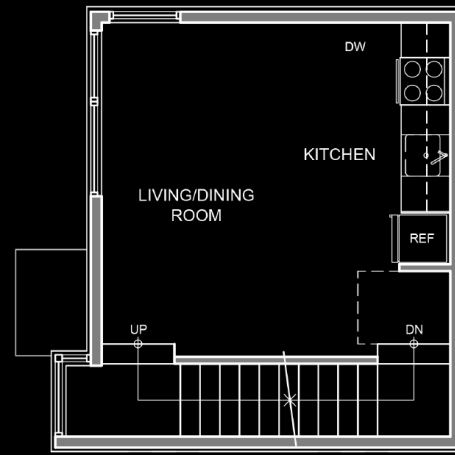

QUEENS

1213 E Mercer St Seattle, WA 98102

2 beds | 1.75 baths | 989 SF

Level 1

Level 2

Level 3

Level 4

info@heronproperties.com :: 206.494.9999 :: www.heronproperties.com

Floor plans are provided for illustrative and general informational purposes only. In a continuing effort to improve our products and designs, final construction elevations, square footages, floor plan layouts and/or materials and colors may vary. Buyer to verify all information to their own satisfaction.