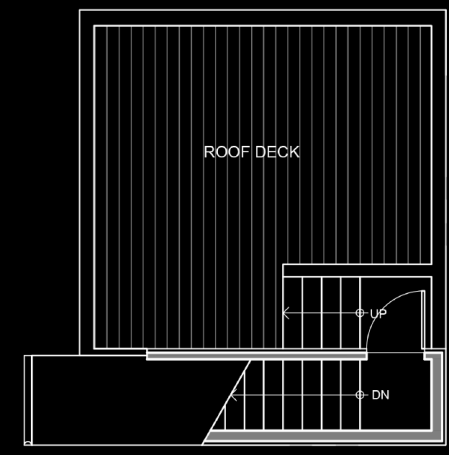

QUEENS

1213 E Mercer St Seattle, WA 98102

2 beds | 1.75 baths | 989 SF

Level 1

Level 2

Level 3

Level 4

info@heronproperties.com :: 206.494.9999 :: www.heronproperties.com

Floor plans are provided for illustrative and general informational purposes only. In a continuing effort to improve our products and designs, final construction elevations, square footages, floor plan layouts and/or materials and colors may vary. Buyer to verify all information to their own satisfaction.