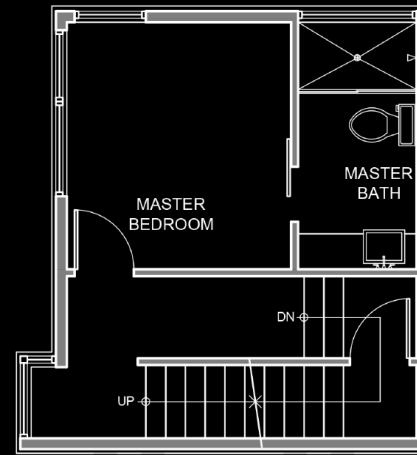

QUEENS

1213 E Mercer St Seattle, WA 98102

2 beds | 1.75 baths | 989 SF

Level 1

Level 2

Level 3

Level 4

info@heronproperties.com :: 206.494.9999 :: www.heronproperties.com

Floor plans are provided for illustrative and general informational purposes only. In a continuing effort to improve our products and designs, final construction elevations, square footages, floor plan layouts and/or materials and colors may vary. Buyer to verify all information to their own satisfaction.